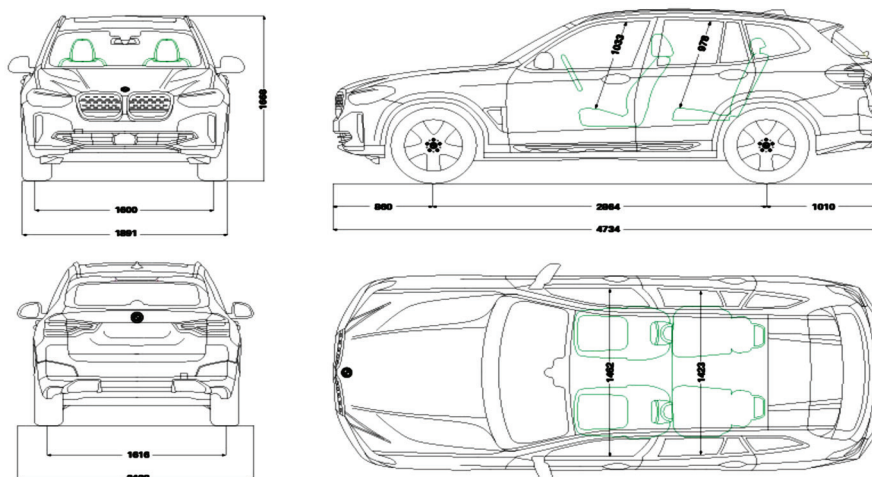

Standard specifications

	iX3 Impressive
Comfort and interior styling	
Automatic air conditioning 3-zones	•
Comfort access system	•
Floor mats in velour	•
Galvanic embellisher for controls	•
Interior Trim M finishers Aluminium Rhombicle dark with highlight trim finisher Pearl Chrome	•
Instrument panel in Sensatec	•
Seat backrest adjustment, rear seats	•
Sport seats for driver and front passenger with electric seat adjustment and seat heating, driver's seat with memory, lumbar support and backrest width adjustment	•
M headliner anthracite	•
M leather steering wheel	•
Upholstery Leather 'Vernasca'	•
Automatic operation of tailgate	•
Luggage-compartment separating net	•
Multifunction steering wheel in 2-spoke polygonal design	•
Panorama glass roof	•
Smoker's package	•
Storage compartment package	•
Through Loading System	•
Communication and infotainment	
BMW Live Cockpit Professional	•
Connected Package Professional	•
Harman Kardon surround sound system	•
Telephony with Wireless Charging	•
BMW Gesture Control	•
Charging	
AC charging up to 11 kW	•
DC charging up to 150 kW	•
Exterior styling	
Light Alloy Wheels 20" M aerodynamic wheels 890 M Bicolour	•
M Sport package	•
M high-gloss Shadowline	•
M Roof rails high-gloss Shadowline	•

Exterior dimensions (mm)

Legend • Standard

BMW Financial Services Singapore Pte Ltd recommends financing solution plan with partner DBS Bank Ltd and BMW Comprehensive Motor Insurance, underwritten by Liberty Insurance Pte Ltd.